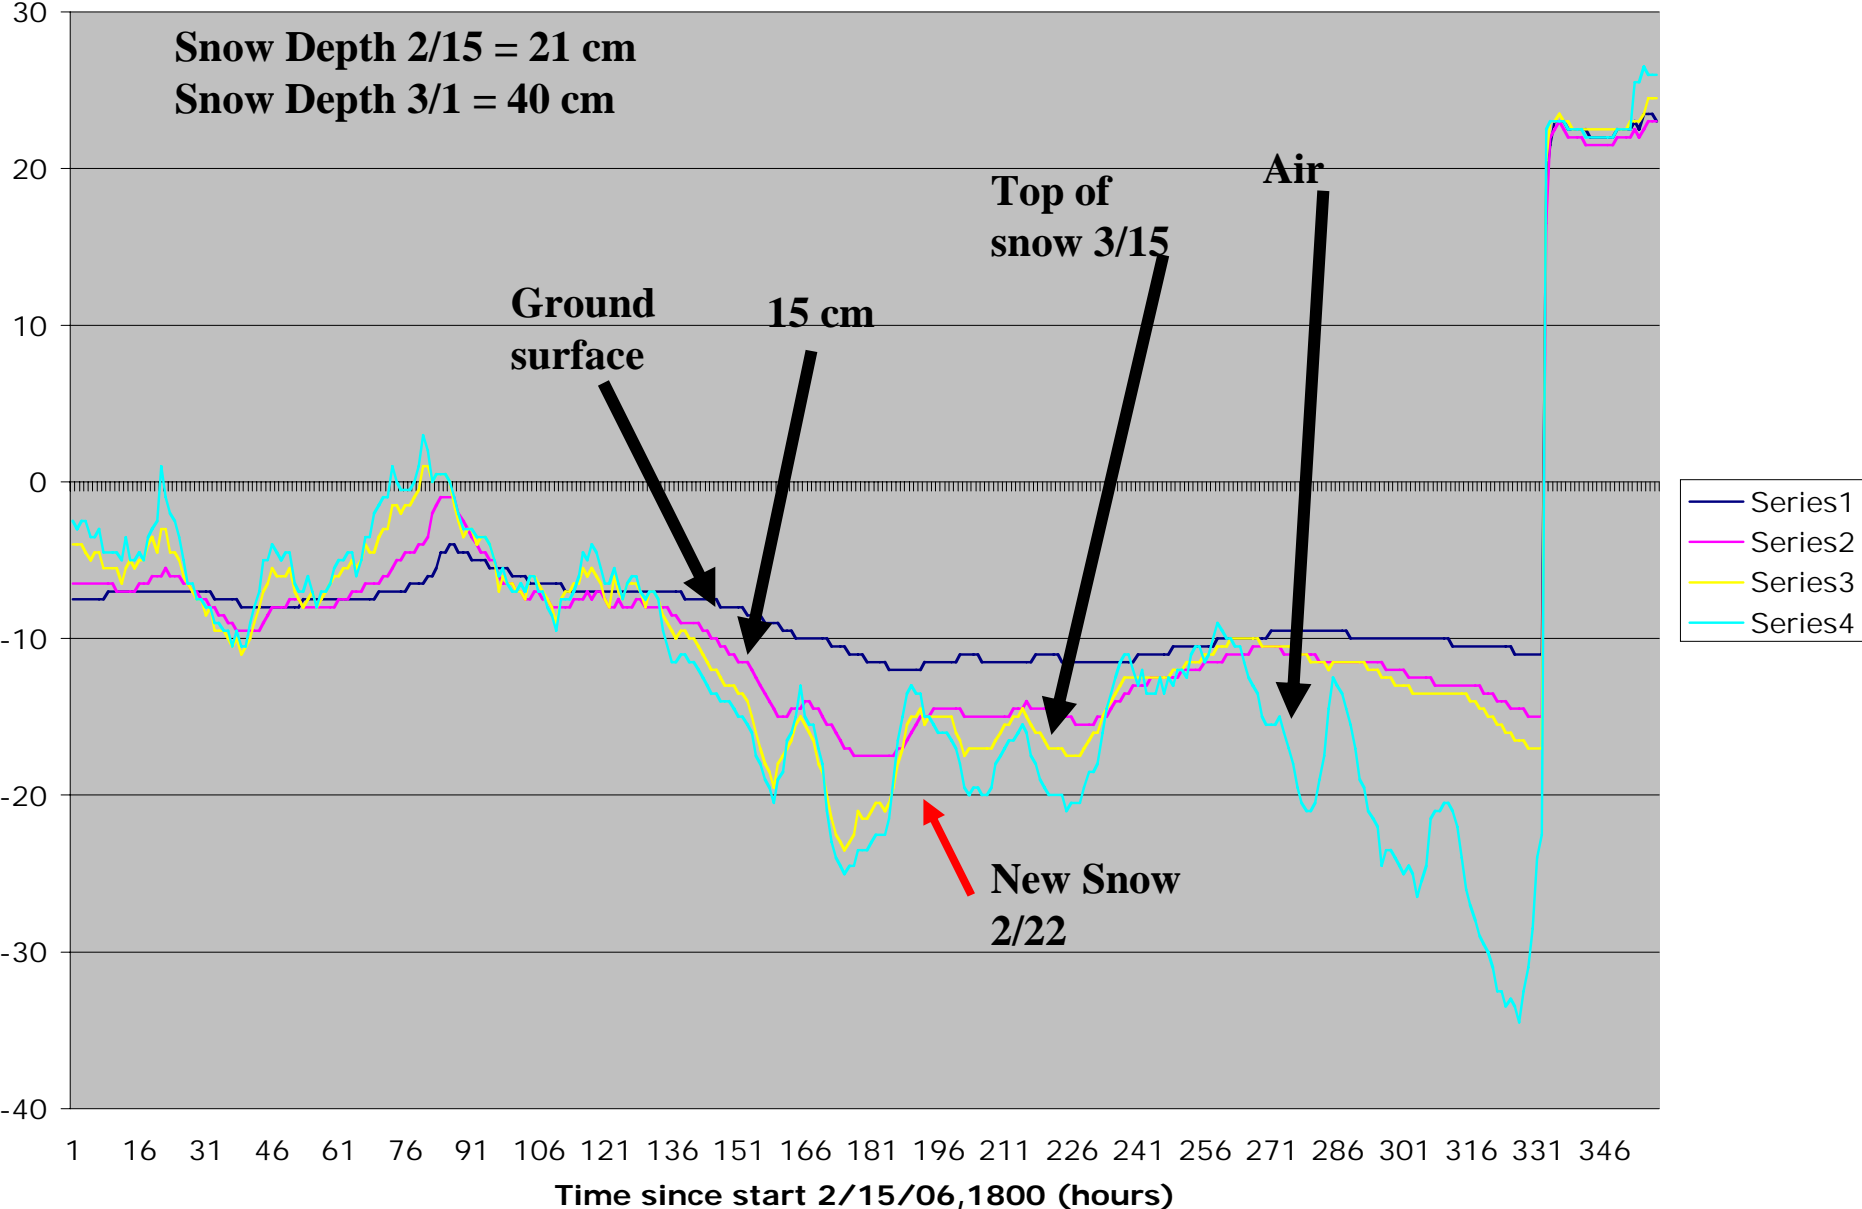

Temperature Snow Stake 1, Smith Lake

Temperature Snow Stake 1, Smith Lake

Stake 2, Potato Field

Snow Depth 2/15 = 30 cm

Snow Depth 3/1 = 57 cm

Stake 3, White Spruce

Stake 4 Black Spruce

Stake 5, South Slope

Temperature Snow Stake 1, Smith Lake

Stake 2, Potato Field

Stake 3, White Spruce

Stake 4, Black Spruce

Stake 5, South Slope