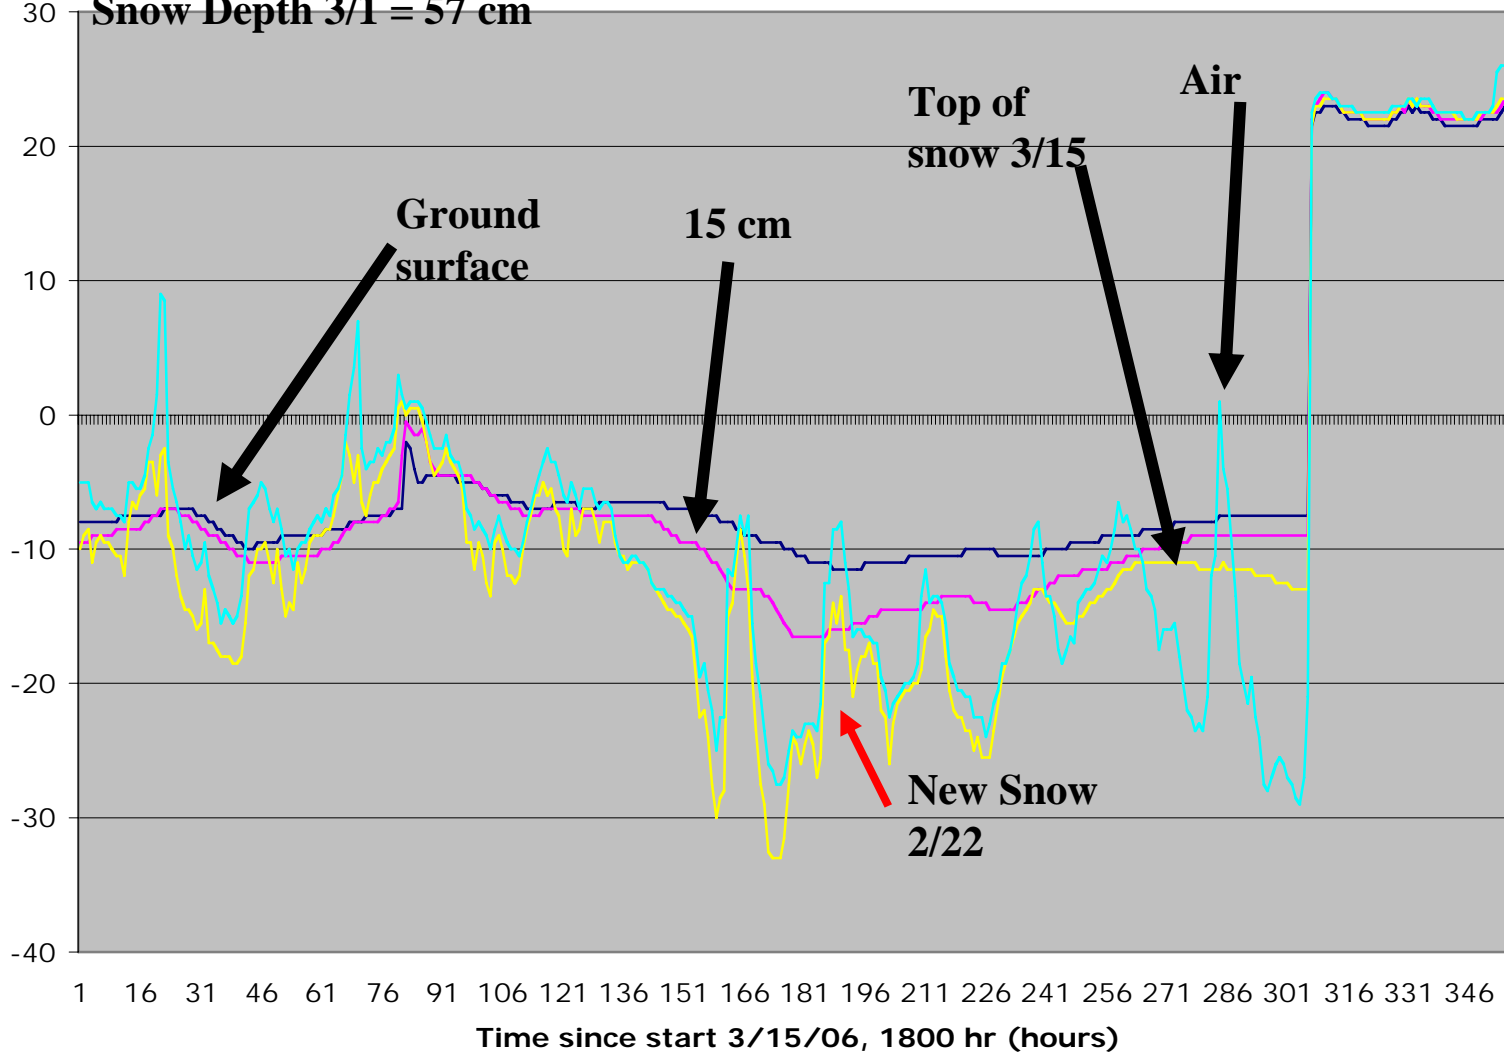

Temperature Snow Stake 1, Smith Lake

Temperature Snow Stake 1, Smith Lake

Stake 2, Potato Field

Snow Depth 2/15 = 30 cm

Snow Depth 3/1 = 57 cm

Stake 3, White Spruce

Stake 4 Black Spruce

Stake 5, South Slope

Temperature Snow Stake 1, Smith Lake

Stake 2, Potato Field

Stake 3, White Spruce

Stake 4, Black Spruce

Stake 5, South Slope