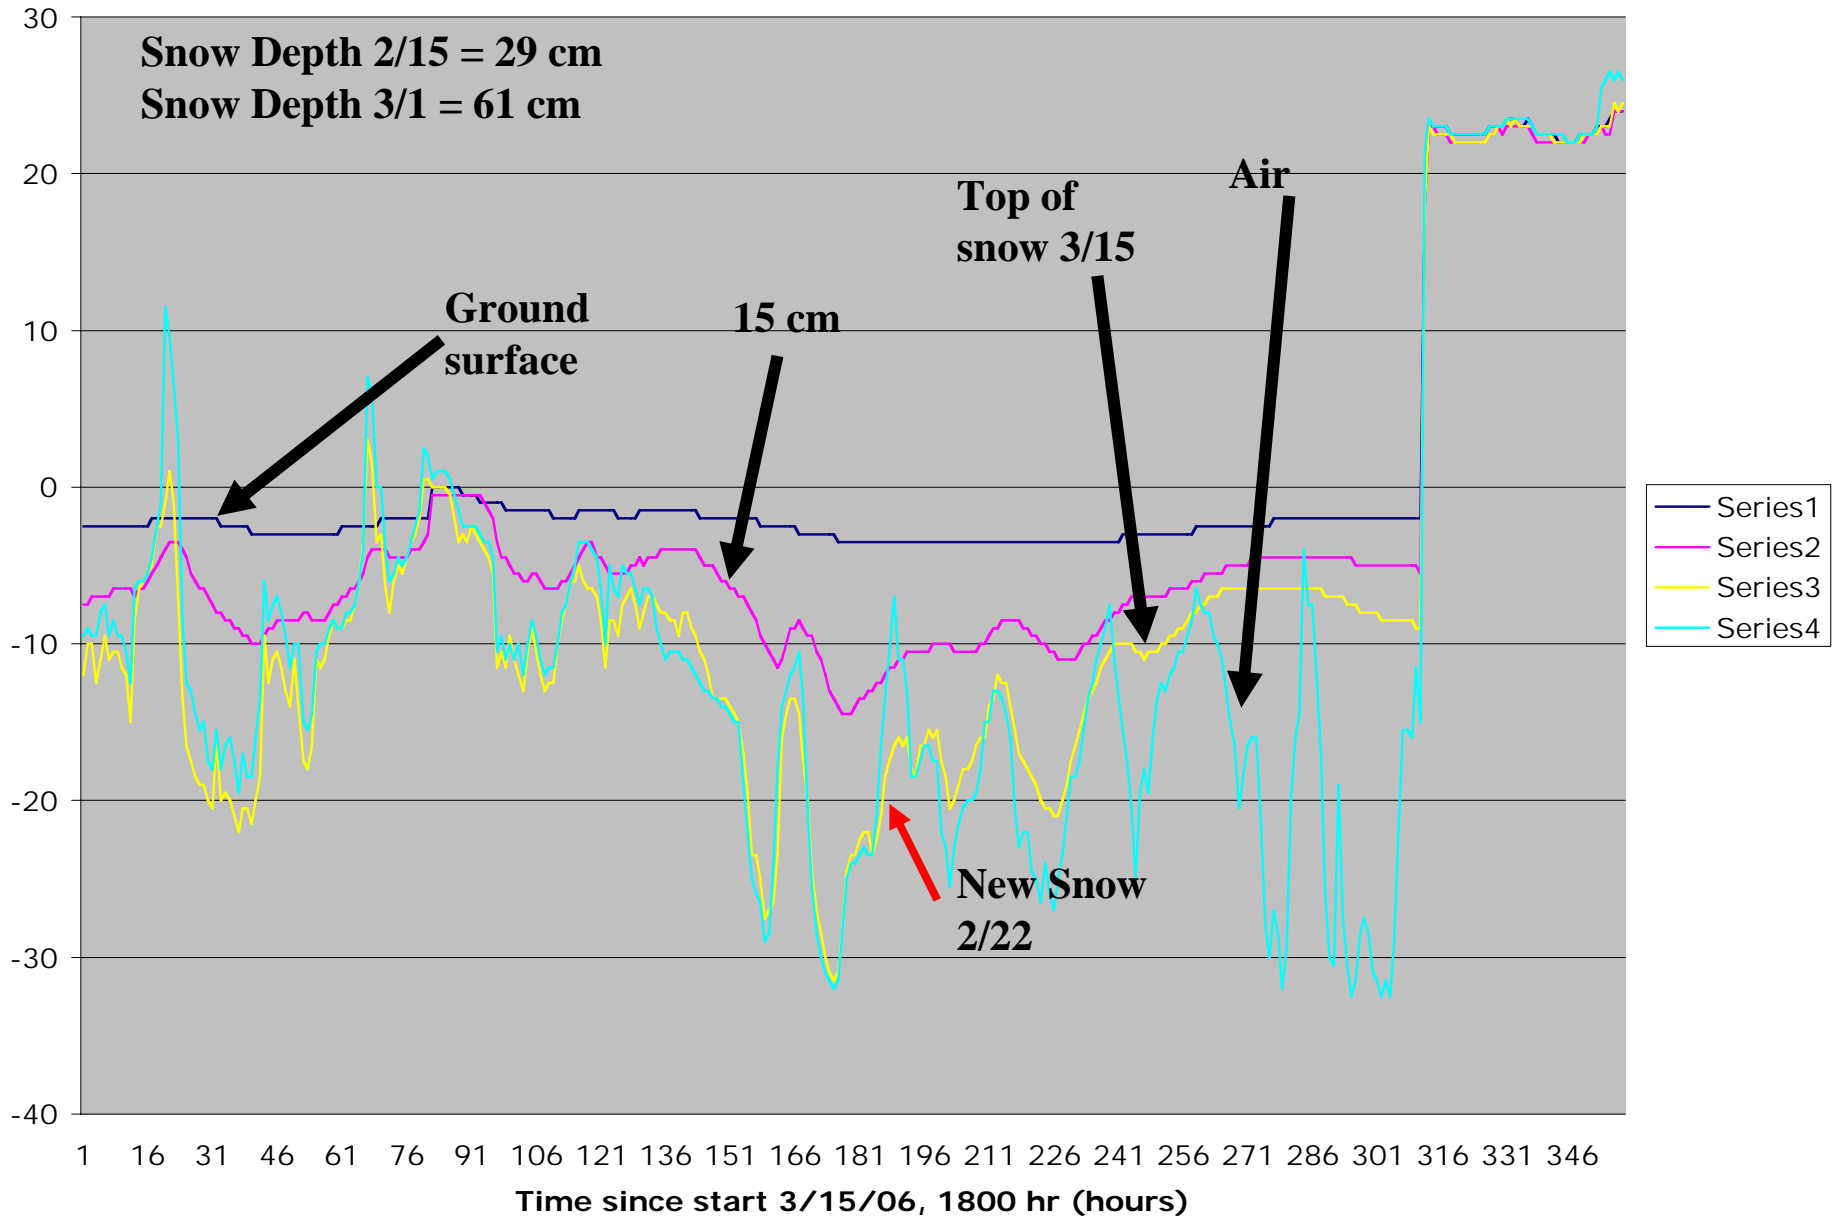

Temperature Snow Stake 1, Smith Lake

Temperature Snow Stake 1, Smith Lake

Stake 2, Potato Field

Snow Depth 2/15 = 30 cm

Snow Depth 3/1 = 57 cm

Stake 3, White Spruce

Stake 4 Black Spruce

Stake 5, South Slope

Temperature Snow Stake 1, Smith Lake

Stake 2, Potato Field

Stake 3, White Spruce

Stake 4, Black Spruce

Stake 5, South Slope