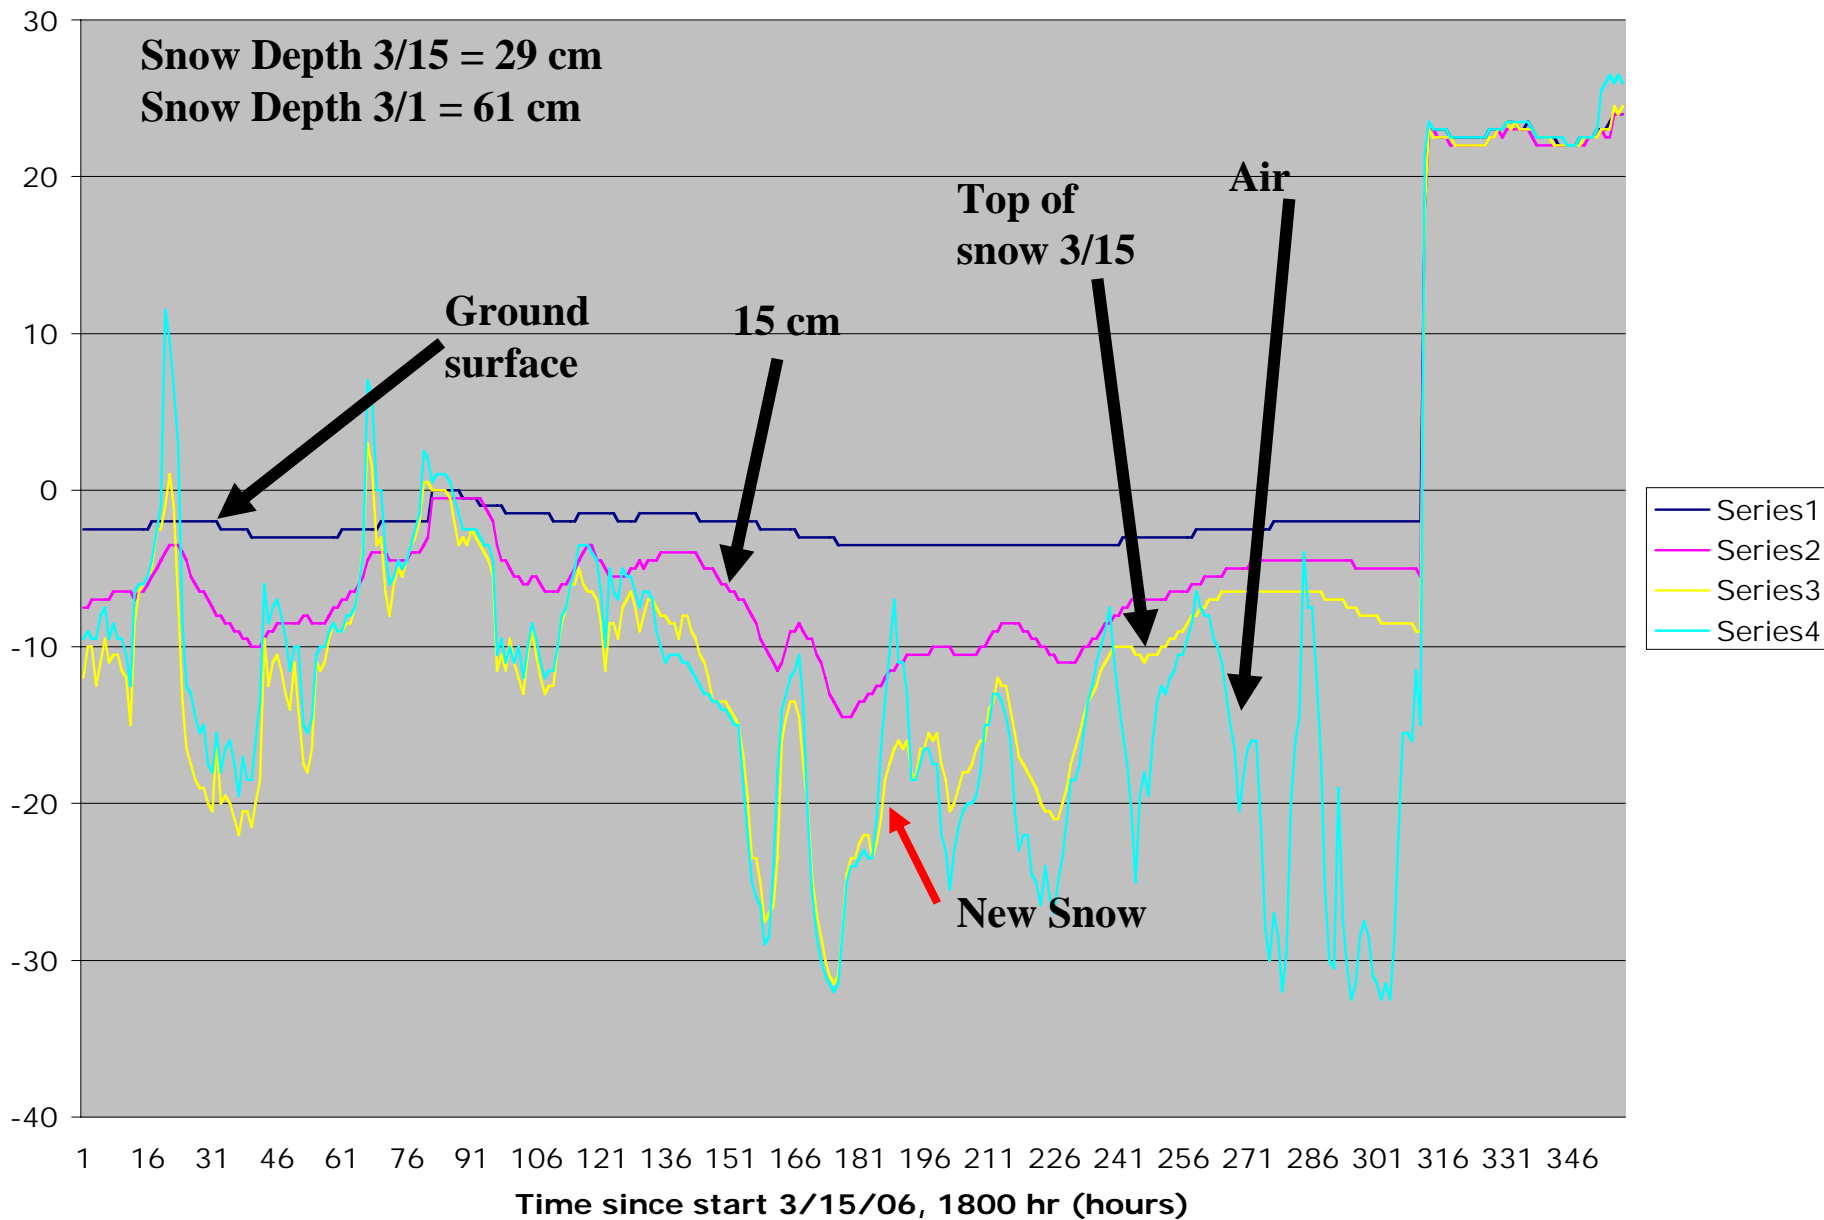

Temperature Snow Stake 1, Smith Lake

Temperature Snow Stake 1, Smith Lake

Stake 2, Potato Field

Snow Depth 2/15 = 30 cm

Snow Depth 3/1 = 57 cm

Stake 3, White Spruce

Stake 4 Black Spruce

Stake 5, South Slope

Temperature Snow Stake 1, Smith Lake

Stake 2, Potato Field

Stake 3, White Spruce

Stake 4, Black Spruce

Stake 5, South Slope