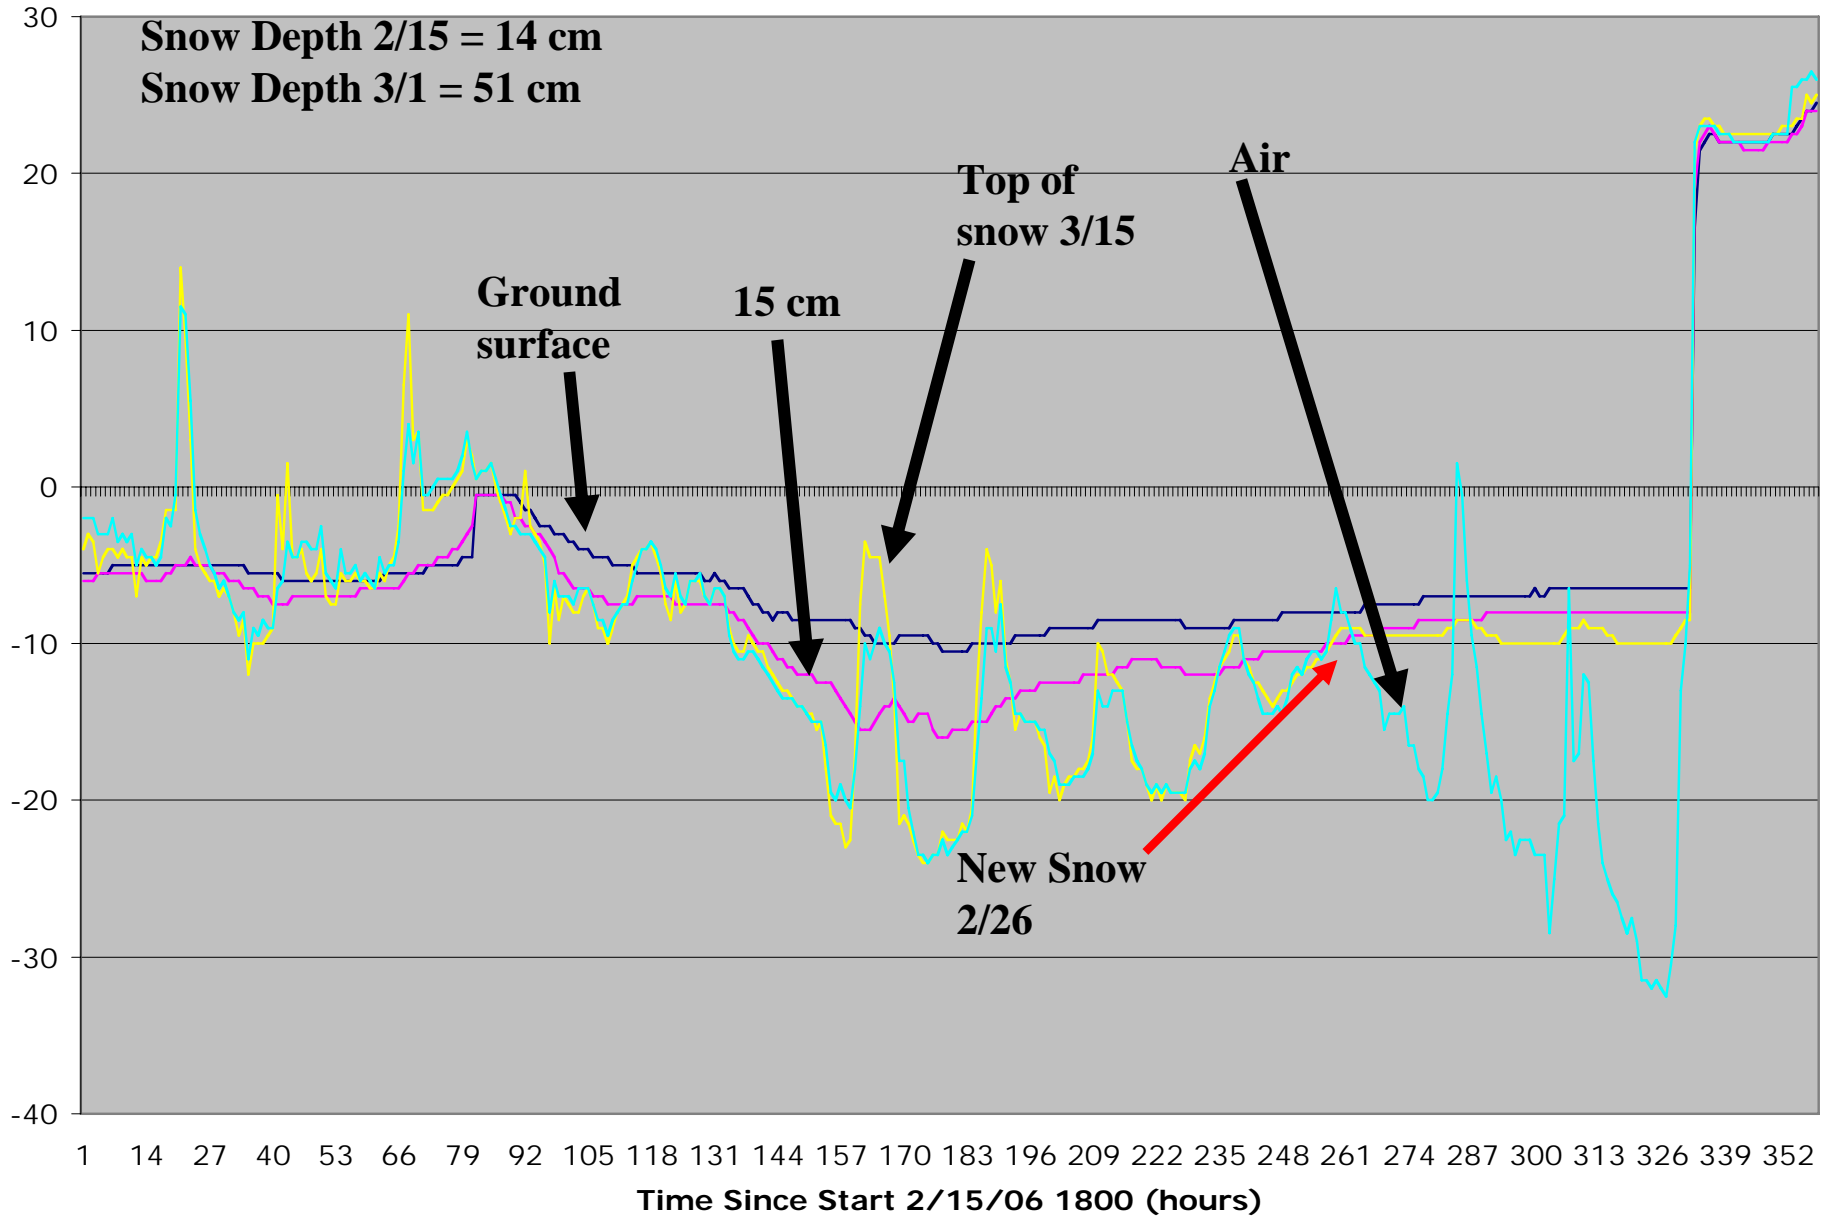

Temperature Snow Stake 1, Smith Lake

Temperature Snow Stake 1, Smith Lake

Stake 2, Potato Field

Snow Depth 2/15 = 30 cm

Snow Depth 3/1 = 57 cm

Stake 3, White Spruce

Stake 4 Black Spruce

Stake 5, South Slope

Temperature Snow Stake 1, Smith Lake

Stake 2, Potato Field

Stake 3, White Spruce

Stake 4, Black Spruce

Stake 5, South Slope