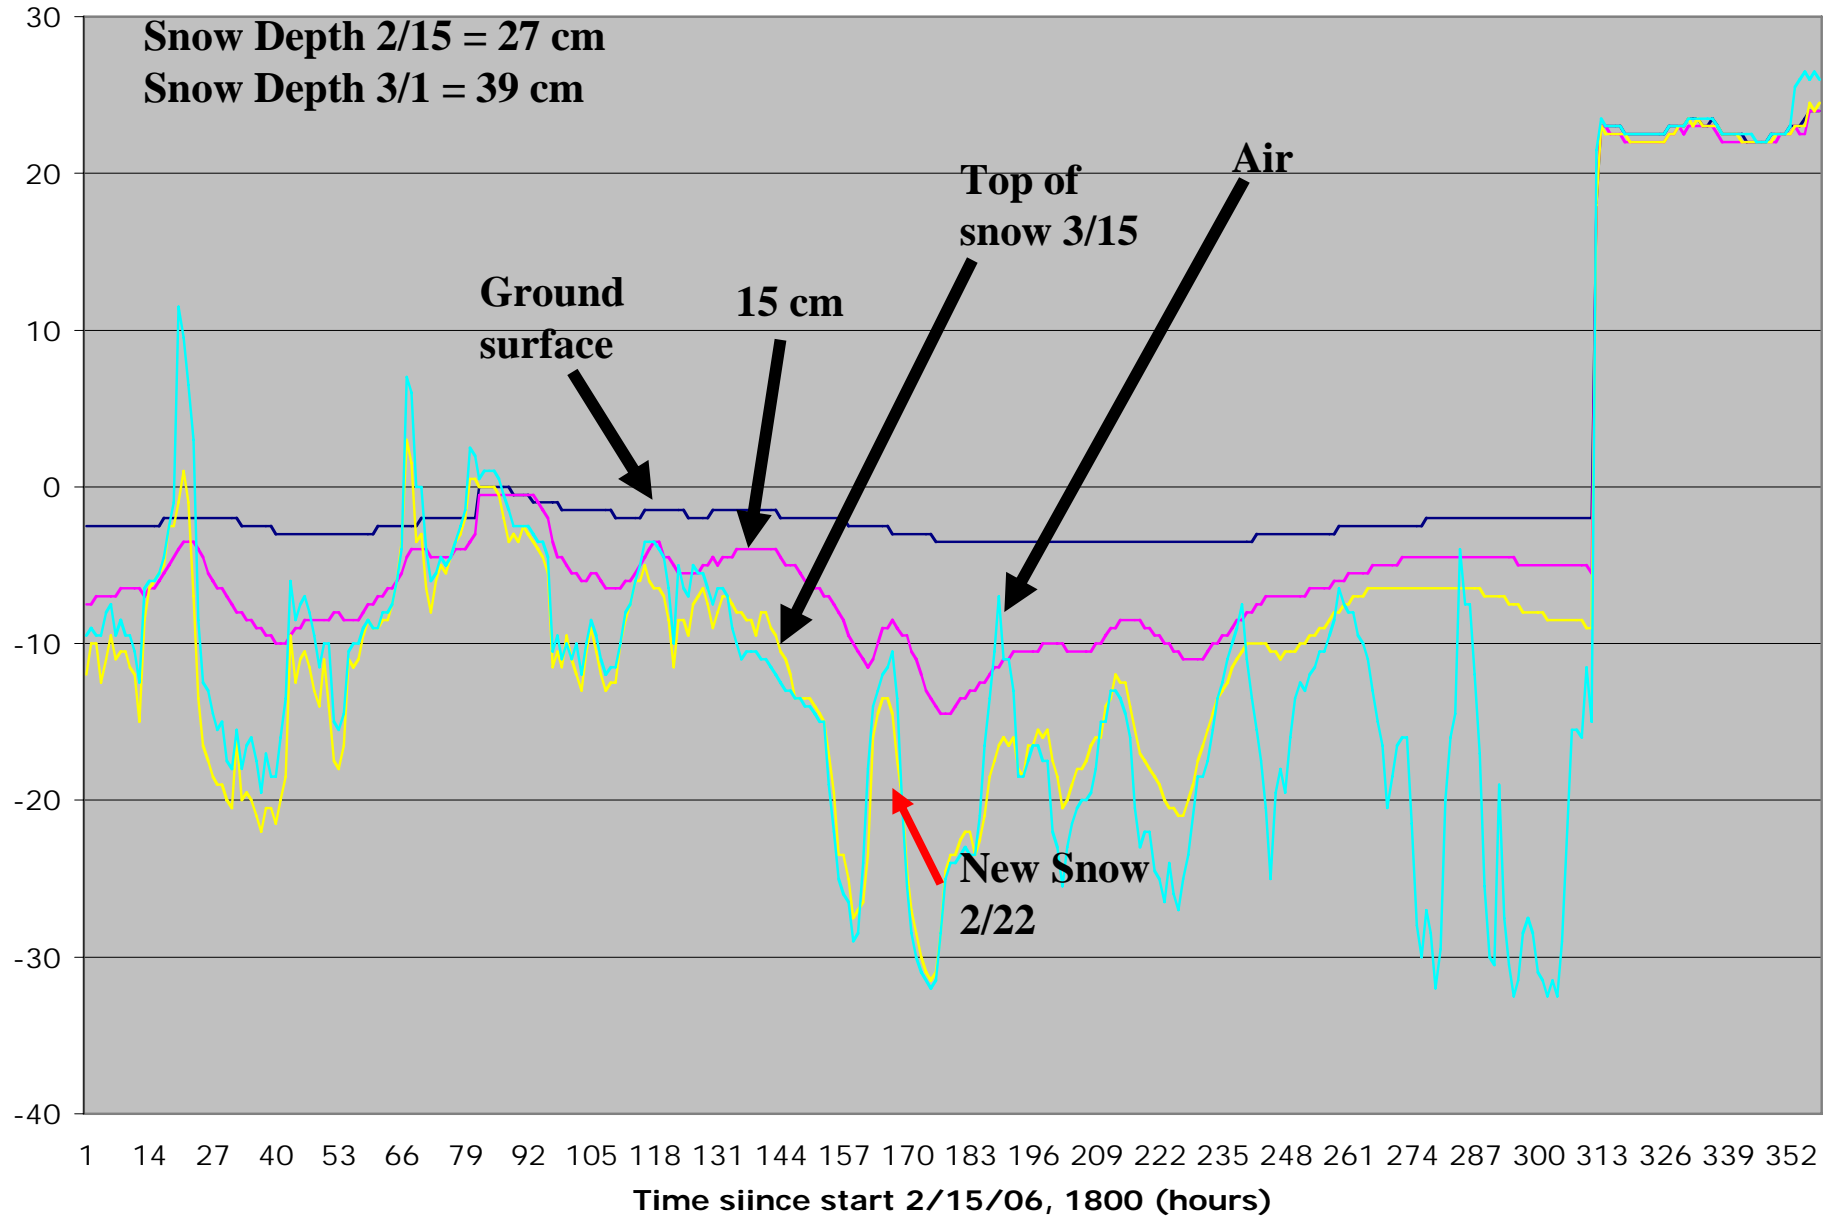

Temperature Snow Stake 1, Smith Lake

Temperature Snow Stake 1, Smith Lake

Stake 2, Potato Field

Snow Depth 2/15 = 30 cm

Snow Depth 3/1 = 57 cm

Stake 3, White Spruce

Stake 4 Black Spruce

Stake 5, South Slope

Temperature Snow Stake 1, Smith Lake

Stake 2, Potato Field

Stake 3, White Spruce

Stake 4, Black Spruce

Stake 5, South Slope